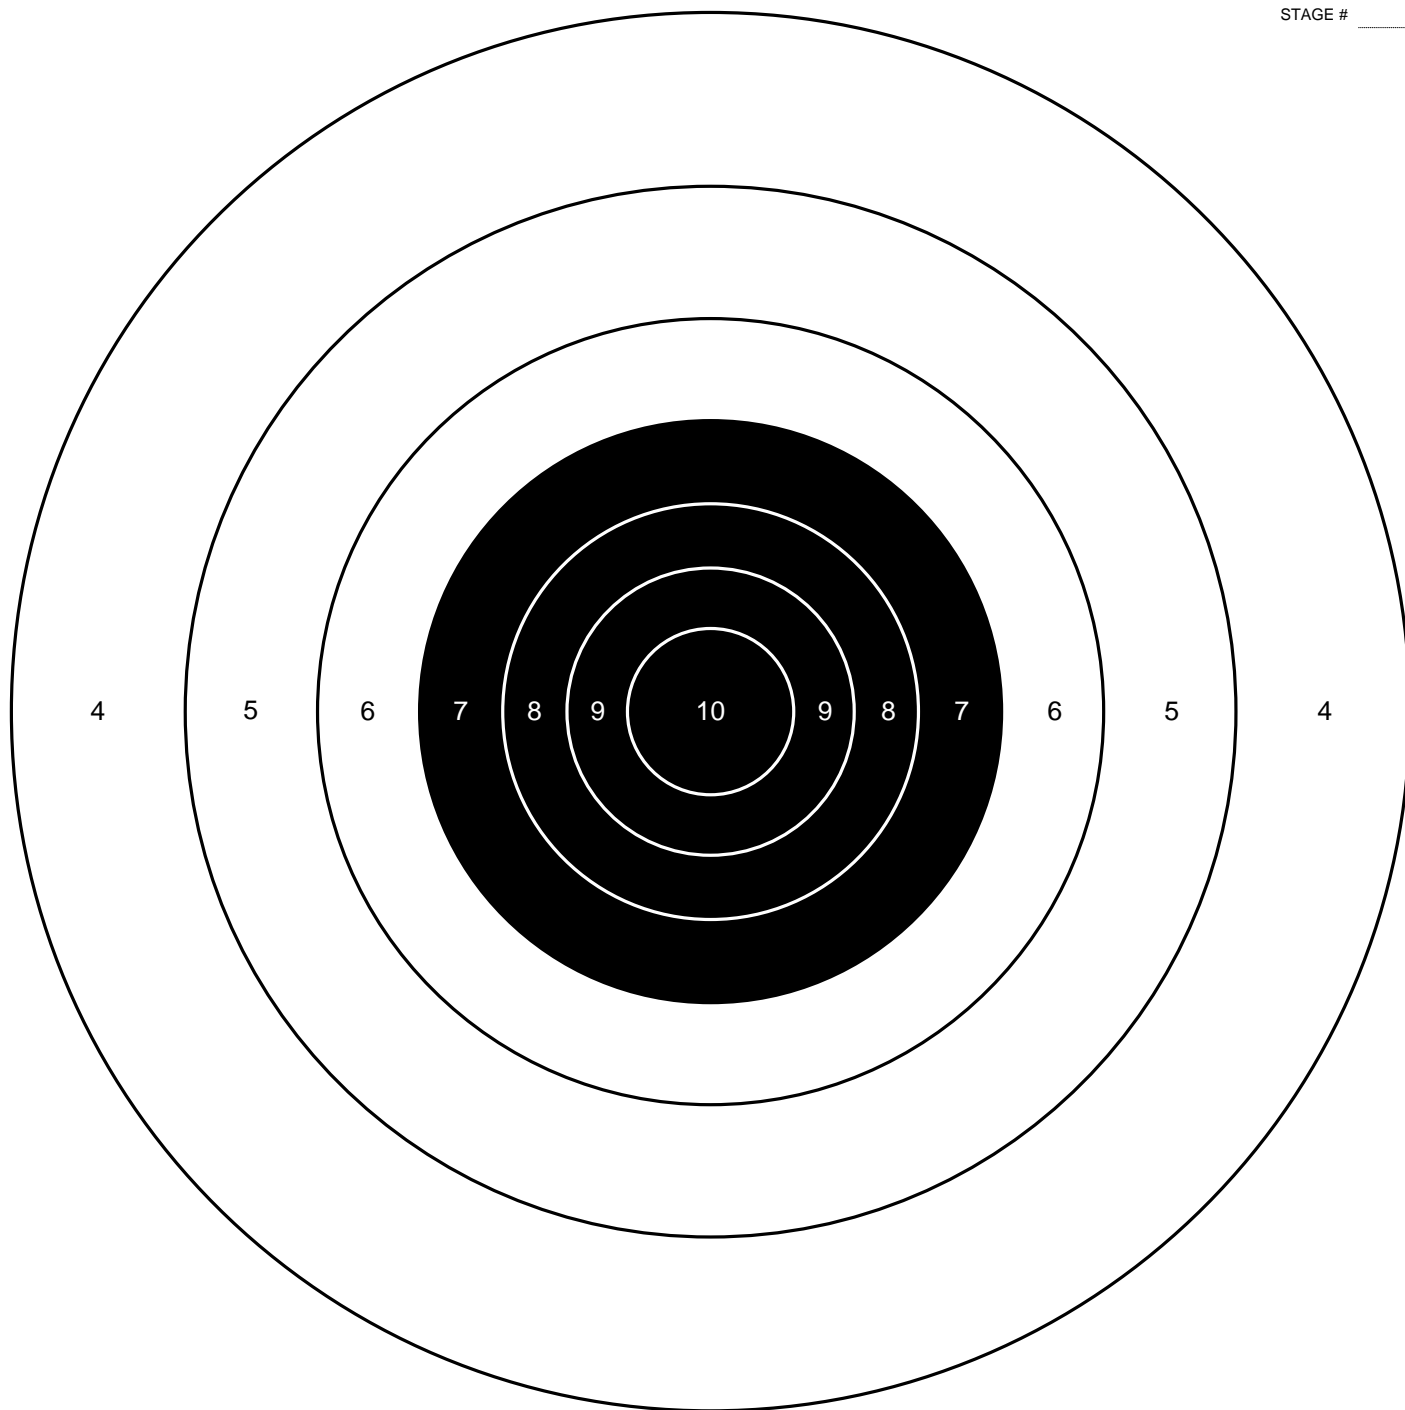

50 FT. SLOW FIRE STANDARD PISTOL TARGET

MATCH # _____

RELAY # _____

TARGET # _____

STAGE # _____

50 FT. TIMED AND RAPID FIRE PISTOL TARGET

MATCH # _____

RELAY # _____